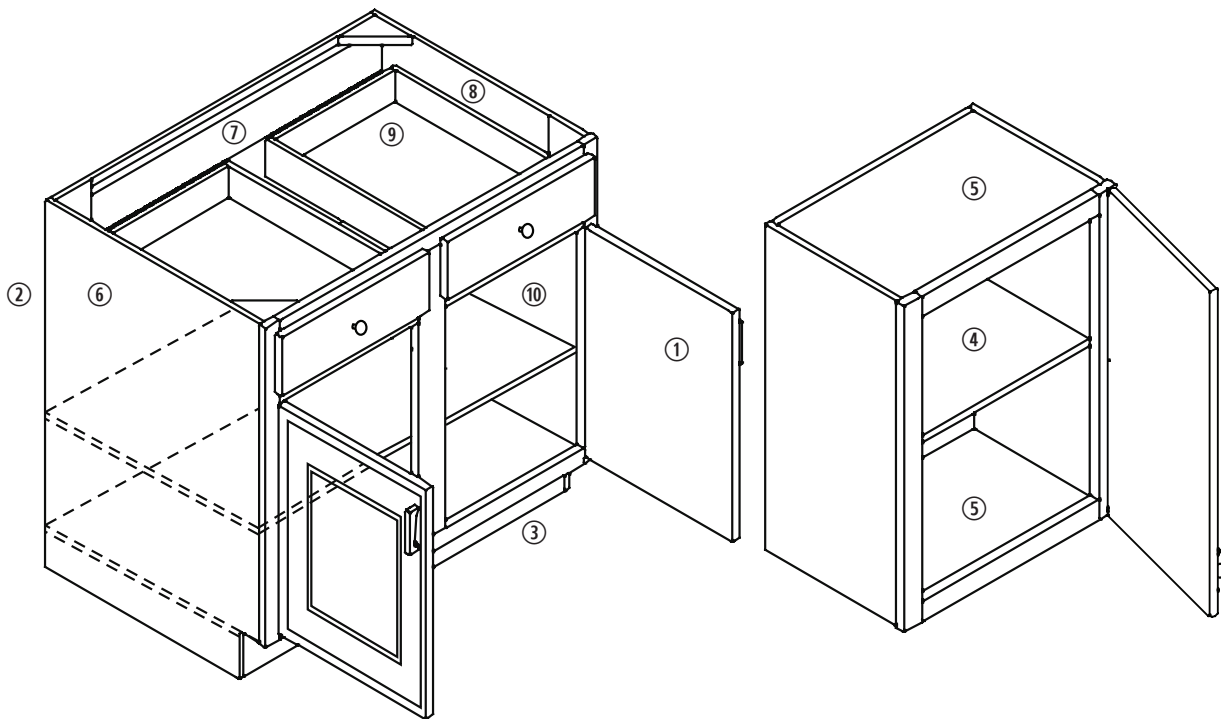

## Framed Construction

- ① Hinge – European Full Overlay
- ② Construction Type – Doweled & Nailed w/Captured Back
- ③ Base Bottom – 5/8" Melamine
- ④ Shelves – 5/8" Melamine
- ⑤ Wall Top/Bottoms – 5/8" Melamine
- ⑥ Backs – 1/4" Full Back (Captured)
- ⑦ Drawer Guides – Epoxy 75lb
- ⑧ Drawer Box – 5/8" White Melamine
- ⑨ Drawer Bottom – 1/4" Encapsulated
- ⑩ Interiors – White Melamine