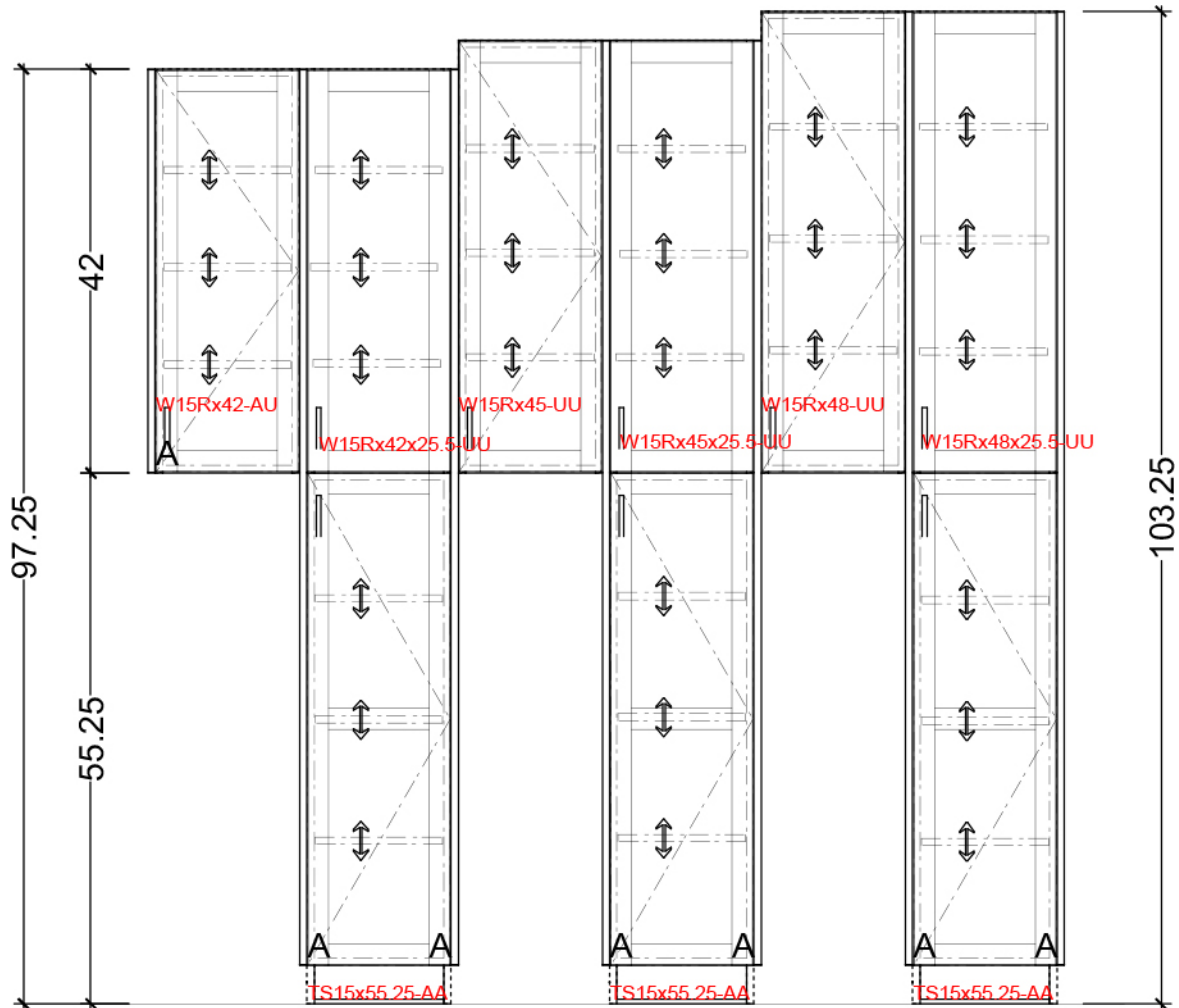

## STANDARD CONFIGURATIONS HEIGHTS UP TO 94 1/4"

## EXTENDED HEIGHTS WITH SPLIT TALL CABINETS

## EXTENDED HEIGHTS WITH STACKED UPPERS AND TALLS