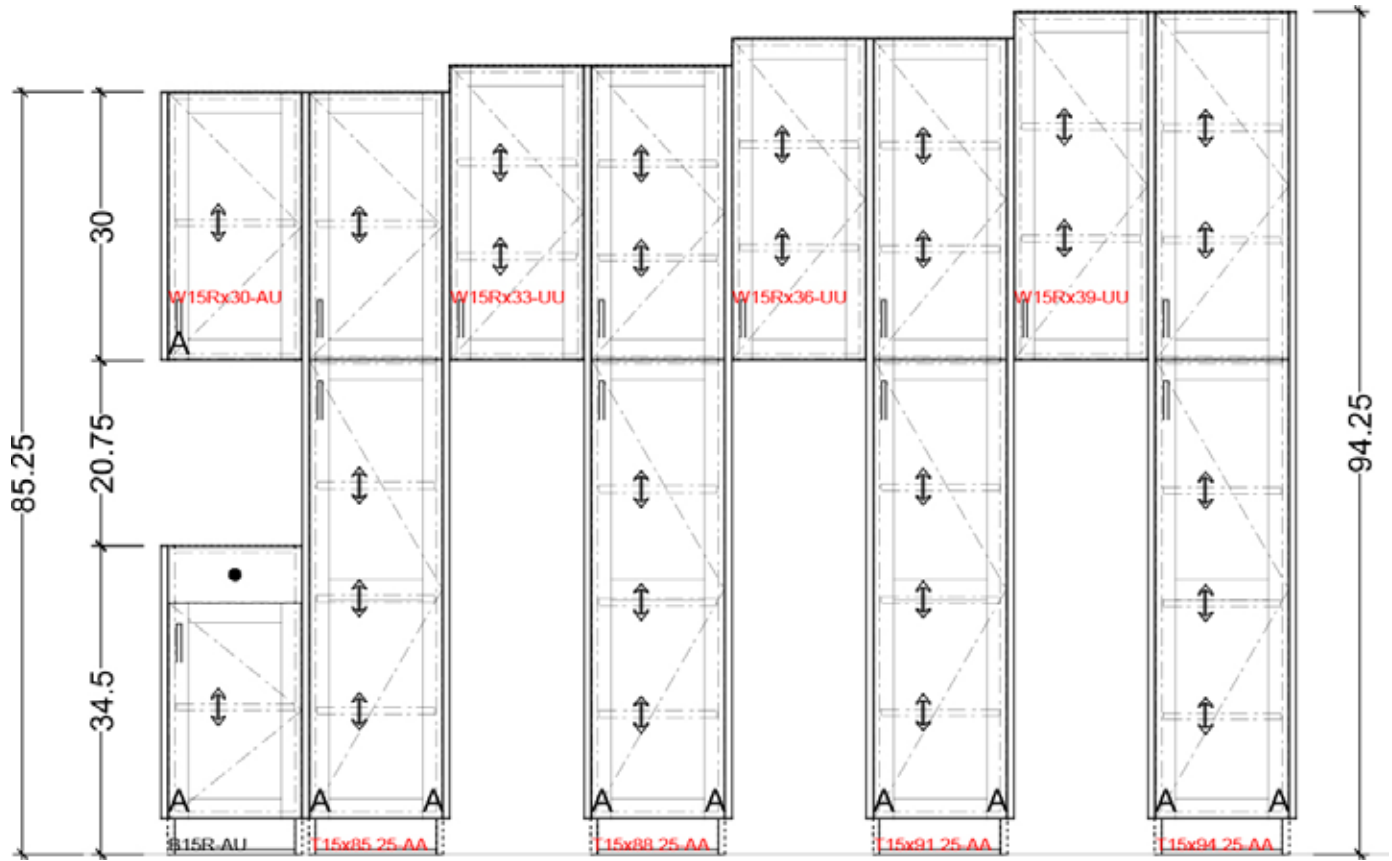

## STANDARD CONFIGURATIONS HEIGHTS UP TO 94 1/4"

## EXTENDED HEIGHTS WITH SPLIT TALL CABINETS

## EXTENDED HEIGHTS WITH STACKED UPPERS AND TALLS